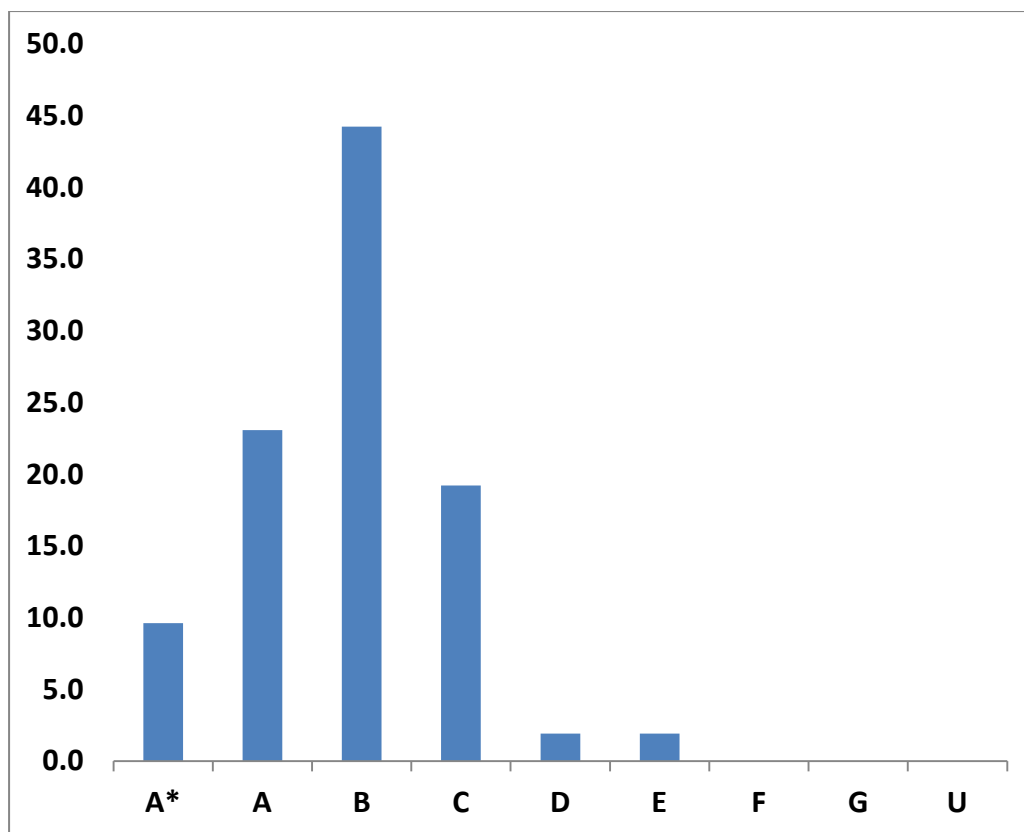

Pupil results with High YELLIS forecast

100% achieve 5A*-C grades inclusive of Maths and English

96% achieved an A*-C Grade in every subject

78% achieved an A*-B Grade

Pupils with Middle YELLIS forecast

Two out of a total of four pupils achieved 5 A*-C grades inclusive of Maths and English

57.1% achieved A*-C in every subject

17% achieved an A*-B Grade

Pupils with Low YELLIS forecast

87.5% achieved A*-C inclusive of Drama

37.5% 5 A*-C grades inclusive of Maths and English

69% achieved A*-C in every subject