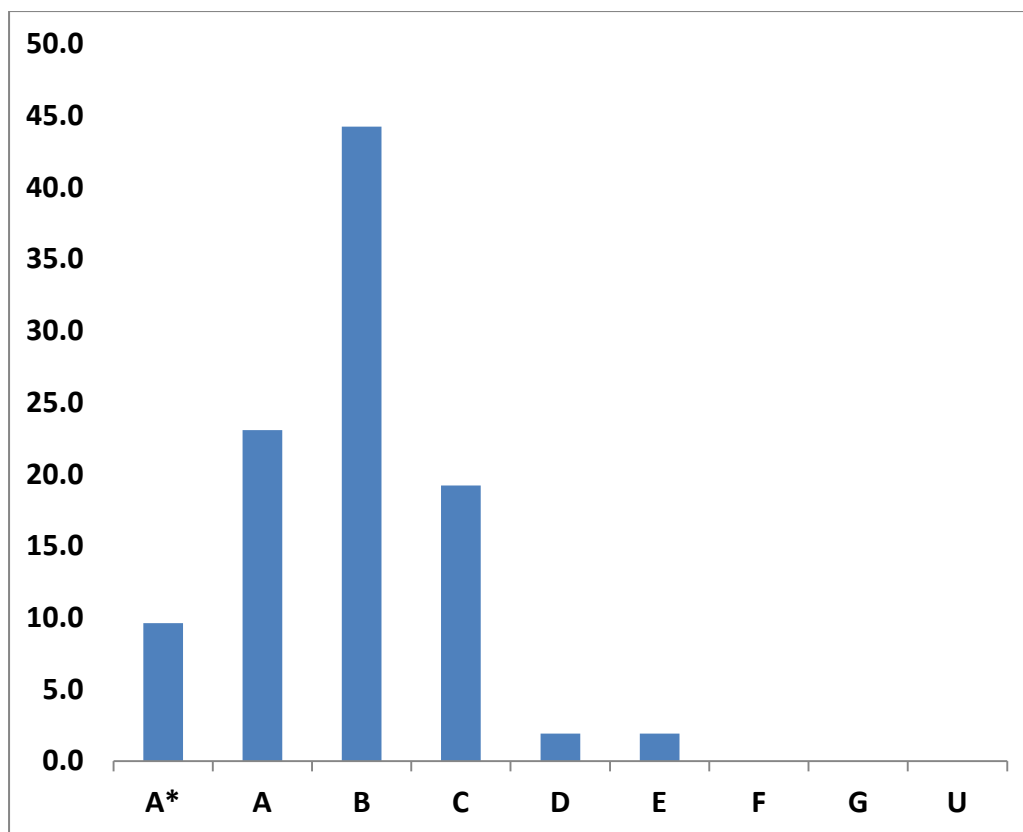

Pupil results with High YELLIS forecast

100% achieve 5A*-C grades inclusive of Maths and English

96% achieved an A*-C Grade in every subject

78% achieved an A*-B Grade

Pupils with Middle YELLIS forecast

Two out of a total of four pupils achieved 5 A*-C grades inclusive of Maths and English

57.1% achieved A*-C in every subject

17% achieved an A*-B Grade

Pupils with Low YELLIS forecast

87.5% achieved A*-C inclusive of Drama

37.5% 5 A*-C grades inclusive of Maths and English

69% achieved A*-C in every subject